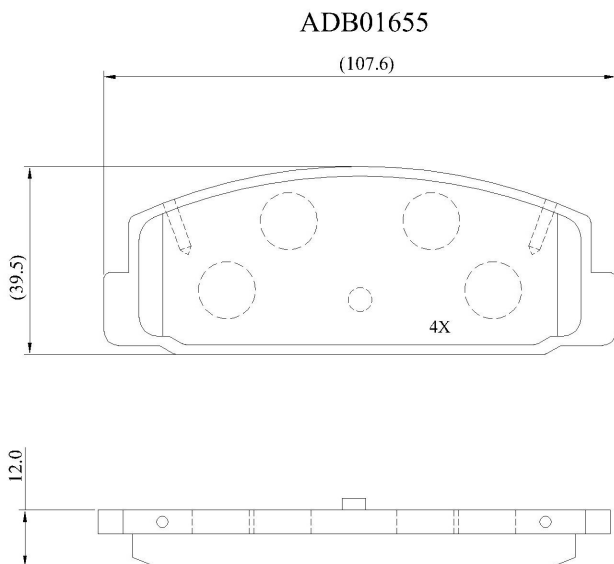

Make: MAZDA

Model: 626 V Estate (GW)

Part Number: ADB01655

Vehicle Manufacturing/Engine:

Specifications

Fitting Position	:	Rear
Model Date	:	02/98->

Or. Caliper	:	
WVA	:	
FMSI	:	
Length	:	107.6
Width	:	39.5
Thickness	:	12