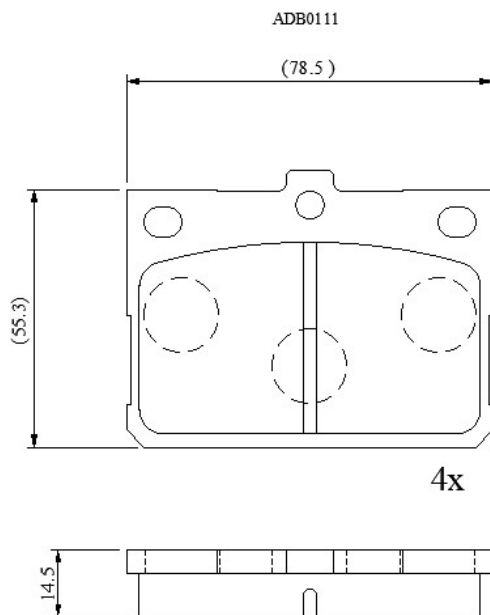

**Make: MAZDA**

**Model: 818 (STC Series)**

**Part Number: ADB0111**

**Vehicle Manufacturing/Engine:**

## Specifications

<b>Fitting Position</b>	:	Front
<b>Model Date</b>	:	01/72-01/79
<b>Or. Caliper</b>	:	Sumitomo
<b>WVA</b>	:	20703
<b>FMSI</b>	:	
<b>Length</b>	:	78.5
<b>Width</b>	:	59.5
<b>Thickness</b>	:	14.5