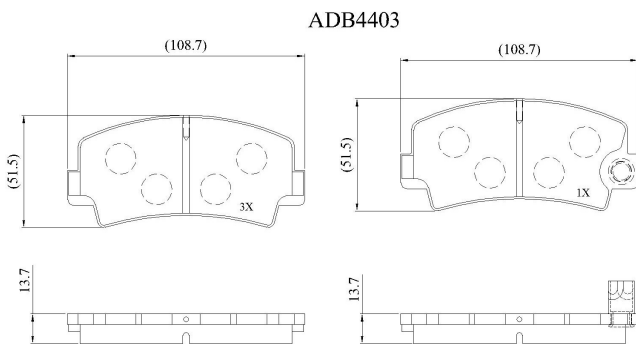

Make: MAZDA

Model: 929 Range

Part Number: ADB4403

Vehicle Manufacturing/Engine:

Specifications

Fitting Position	:	Front
Model Date	:	08/79-12/88
Or. Caliper	:	
WVA	:	
FMSI	:	

Length	:	108.7
Width	:	51.5
Thickness	:	13.7