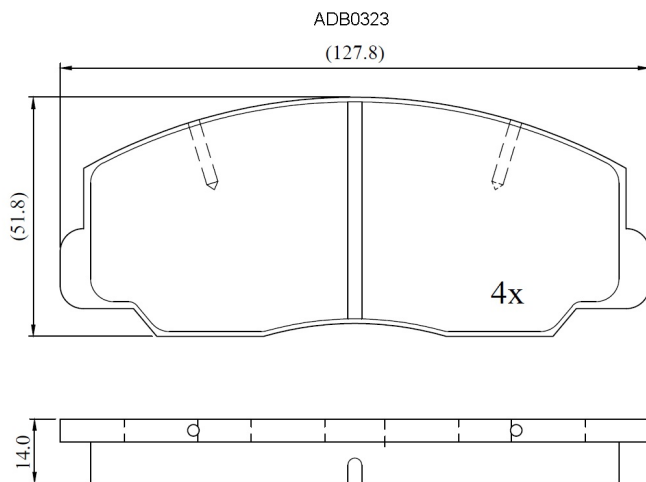

Make: MAZDA

Model: B Series (-> 02/99)

Part Number: ADB0323

Vehicle Manufacturing/Engine:

Specifications

Fitting Position	:	Front
Model Date	:	01/79-02/88
Or. Caliper	:	Akebono

WVA	:	21243
FMSI	:	
Length	:	127.8
Width	:	51.8
Thickness	:	14