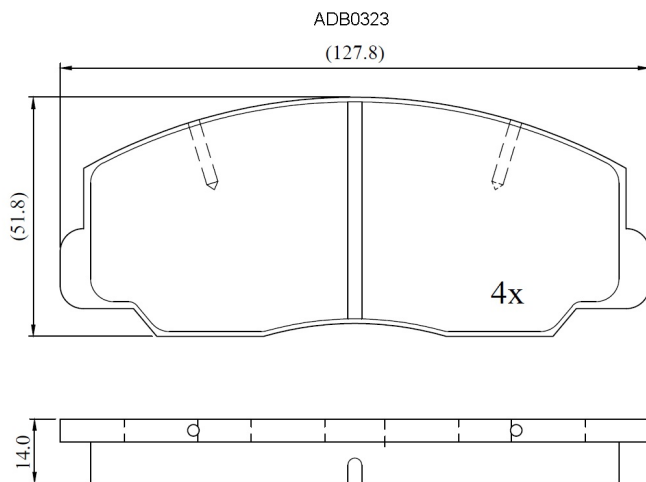

Make: MAZDA

Model: B Series (-> 02/99)

Part Number: ADB0323

Vehicle Manufacturing/Engine:

Specifications

Fitting Position	:	Front
Model Date	:	01/87-02/88
Or. Caliper	:	Akebono

WVA	:	21243
FMSI	:	
Length	:	127.8
Width	:	51.8
Thickness	:	14