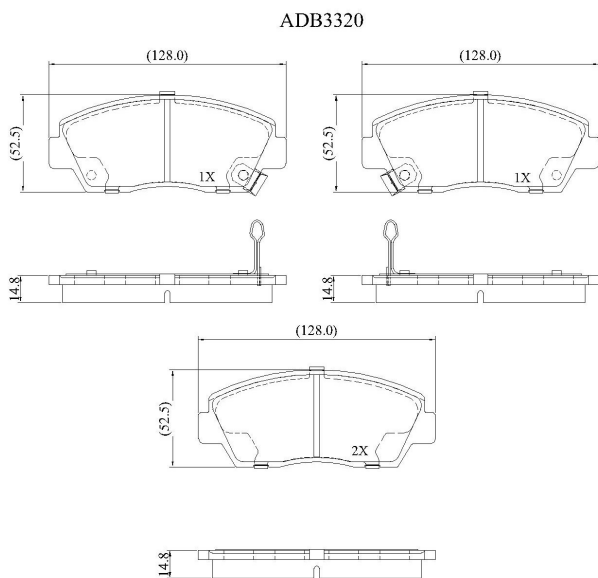

Make: MAZDA

Model: B Series (-> 02/99)

Part Number: ADB3320

Vehicle Manufacturing/Engine:

Specifications

Fitting Position	:	Front
Model Date	:	02/88-03/96

Or. Caliper	:	Sumitomo
WVA	:	21315
FMSI	:	
Length	:	128
Width	:	52.5
Thickness	:	15.5