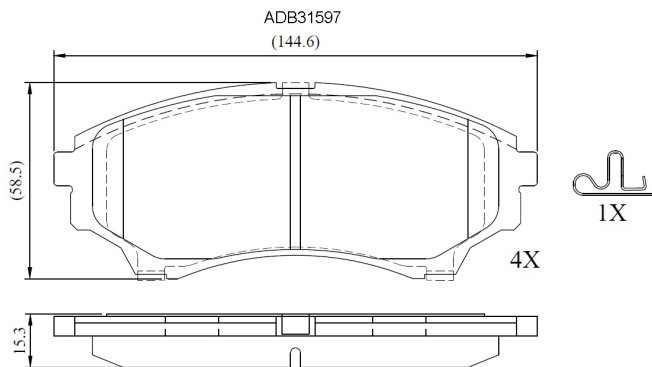

Make: MAZDA

Model: B2500

Part Number: ADB31597

Vehicle Manufacturing/Engine:

Specifications

Fitting Position	:	Front
Model Date	:	01/94-->
Or. Caliper	:	
WVA	:	24331
FMSI	:	

Length	:	144.6
Width	:	58.5
Thickness	:	15.3