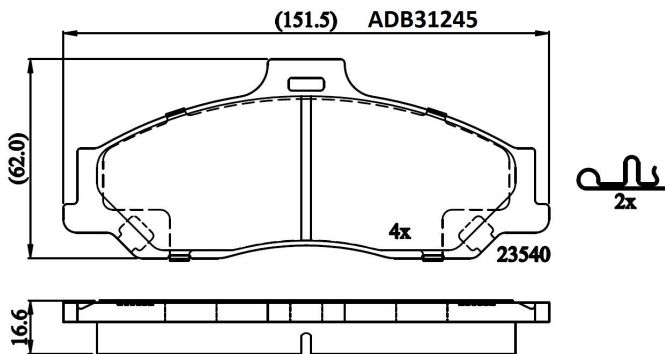

Make: MAZDA

Model: BT-50

Part Number: ADB31245

Vehicle Manufacturing/Engine:

Specifications

Fitting Position	:	Front
Model Date	:	06-
Or. Caliper	:	
WVA	:	23540
FMSI	:	

Length	:	151.5
Width	:	62
Thickness	:	16.6