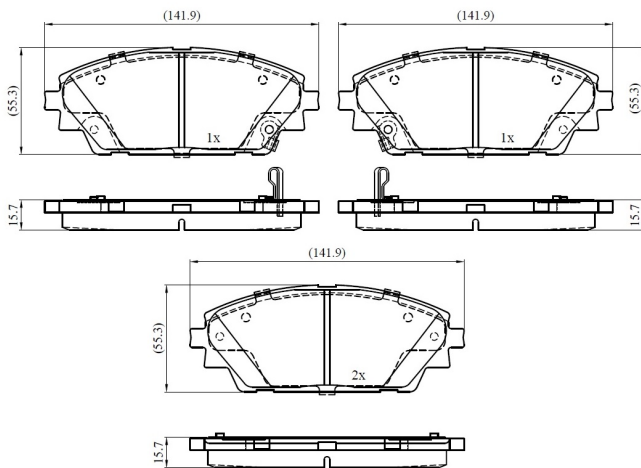

Make: MAZDA

Model: CX-3

Part Number: ADB33234

Vehicle Manufacturing/Engine:

ADB33234

Specifications

Fitting Position	:	Front
Model Date	:	2015-2018
Or. Caliper	:	

WVA	:	25875
FMSI	:	
Length	:	141.9
Width	:	55.3
Thickness	:	15.7