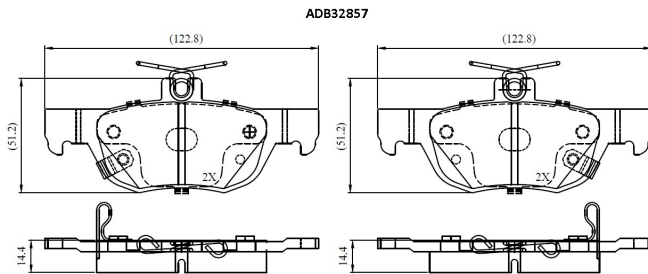

Make: MAZDA

Model: CX-30

Part Number: ADB32857

Vehicle Manufacturing/Engine:

Specifications

Fitting Position	:	Rear
Model Date	:	2019-
Or. Caliper	:	
WVA	:	26,17,42,61,75,26,176
FMSI	:	
Length	:	123
Width	:	43.8

Thickness : 14.4