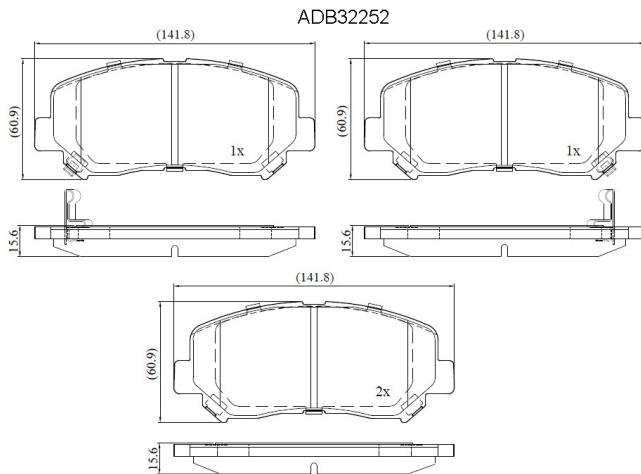

Make: MAZDA

Model: CX-5

Part Number: ADB32252

Vehicle Manufacturing/Engine:

Specifications

Fitting Position	:	Front
Model Date	:	2011-
Or. Caliper	:	
WVA	:	25564

FMSI	:	
Length	:	142
Width	:	61.4
Thickness	:	15.6