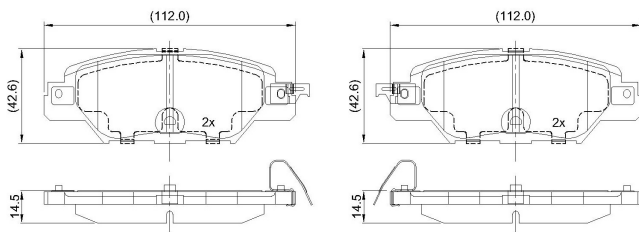

Make: MAZDA

Model: CX-5

Part Number: ADB32416

Vehicle Manufacturing/Engine:

ADB32416

Specifications

Fitting Position	:	Rear
Model Date	:	2012-2017
Or. Caliper	:	
WVA	:	22332
FMSI	:	
Length	:	112.35
Width	:	42.6

Thickness

:

14.3