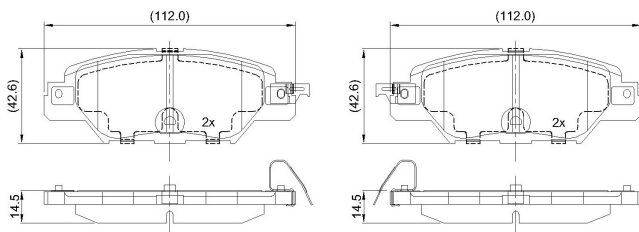

Make: MAZDA

Model: CX-5

Part Number: ADB32416

Vehicle Manufacturing/Engine:

ADB32416

Specifications

Fitting Position	:	Rear
Model Date	:	2015-2017
Or. Caliper	:	
WVA	:	22332
FMSI	:	
Length	:	112.35
Width	:	42.6

Thickness : 14.3