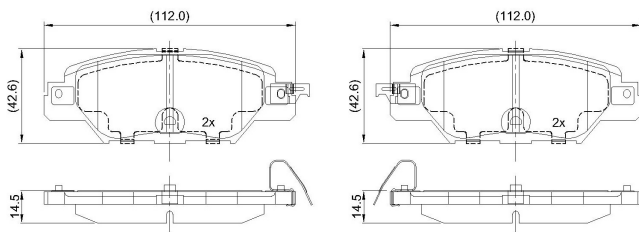

Make: MAZDA

Model: CX-5

Part Number: ADB32416

Vehicle Manufacturing/Engine:

ADB32416

Specifications

Fitting Position	:	Rear
Model Date	:	2017-
Or. Caliper	:	
WVA	:	22332
FMSI	:	
Length	:	112.35
Width	:	42.6

Thickness

:

14.3