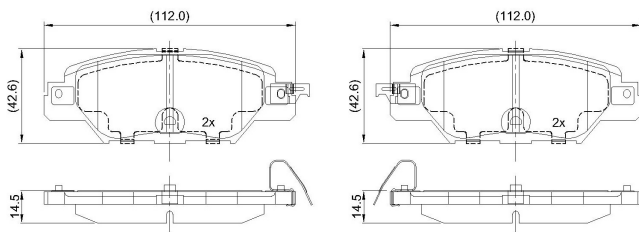

Make: MAZDA

Model: CX-5

Part Number: ADB32416

Vehicle Manufacturing/Engine:

ADB32416

Specifications

Fitting Position	:	Rear
Model Date	:	2018-
Or. Caliper	:	
WVA	:	22332
FMSI	:	
Length	:	112.35
Width	:	42.6

Thickness

:

14.3