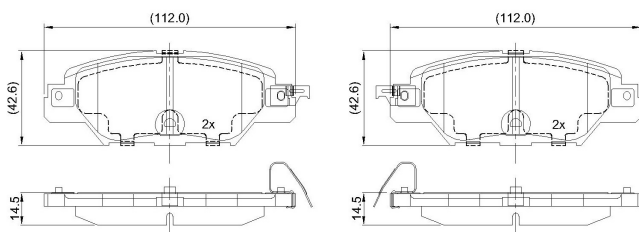

Make: MAZDA

Model: CX-5

Part Number: ADB32416

Vehicle Manufacturing/Engine:

ADB32416

Specifications

Fitting Position	:	Rear
Model Date	:	2018-
Or. Caliper	:	
WVA	:	22332
FMSI	:	
Length	:	112.35
Width	:	42.6

Thickness

:

14.3