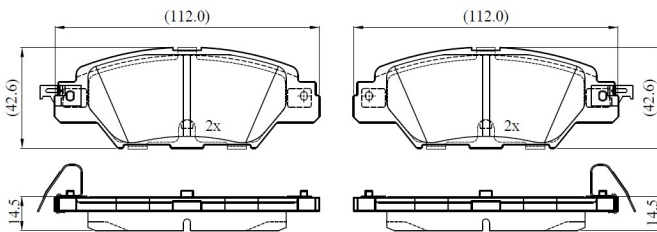

Make: MAZDA

Model: CX-5

Part Number: ADB33246

Vehicle Manufacturing/Engine:

ADB33246

Specifications

Fitting Position	:	Rear
Model Date	:	2011-2017
Or. Caliper	:	
WVA	:	22332
FMSI	:	

Length	:	112
Width	:	42.6
Thickness	:	14.5