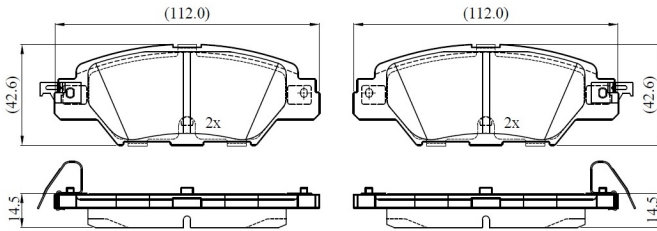

Make: MAZDA

Model: CX-5

Part Number: ADB33246

Vehicle Manufacturing/Engine:

ADB33246

Specifications

Fitting Position	:	Rear
Model Date	:	2015-2017
Or. Caliper	:	
WVA	:	22332
FMSI	:	

Length	:	112
Width	:	42.6
Thickness	:	14.5