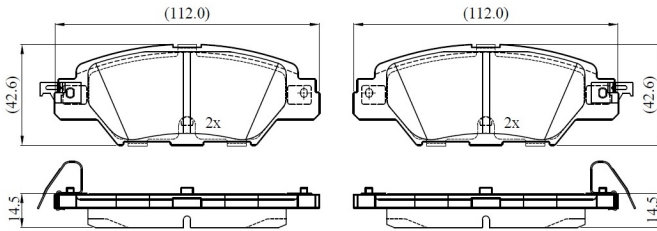

Make: MAZDA

Model: CX-5

Part Number: ADB33246

Vehicle Manufacturing/Engine:

ADB33246

Specifications

Fitting Position	:	Rear
Model Date	:	2017-
Or. Caliper	:	
WVA	:	22332
FMSI	:	

Length	:	112
Width	:	42.6
Thickness	:	14.5