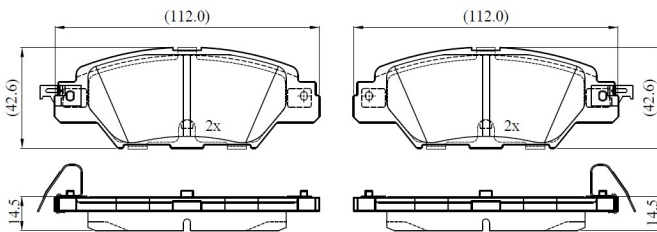

Make: MAZDA

Model: CX-5

Part Number: ADB33246

Vehicle Manufacturing/Engine:

ADB33246

Specifications

Fitting Position	:	Rear
Model Date	:	2018-
Or. Caliper	:	
WVA	:	22332
FMSI	:	

Length	:	112
Width	:	42.6
Thickness	:	14.5