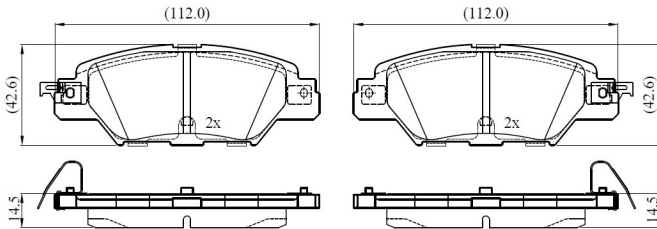

Make: MAZDA

Model: CX-5

Part Number: ADB33246

Vehicle Manufacturing/Engine:

ADB33246

Specifications

Fitting Position	:	Rear
Model Date	:	2018-
Or. Caliper	:	
WVA	:	22332
FMSI	:	

Length	:	112
Width	:	42.6
Thickness	:	14.5