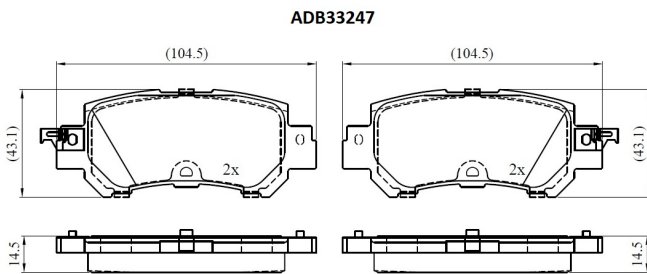

Make: MAZDA

Model: CX-5

Part Number: ADB33247

Vehicle Manufacturing/Engine:

Specifications

Fitting Position	:	Rear
Model Date	:	2012-2017
Or. Caliper	:	
WVA	:	25540
FMSI	:	
Length	:	104.5

Width	:	43.1
Thickness	:	14.5