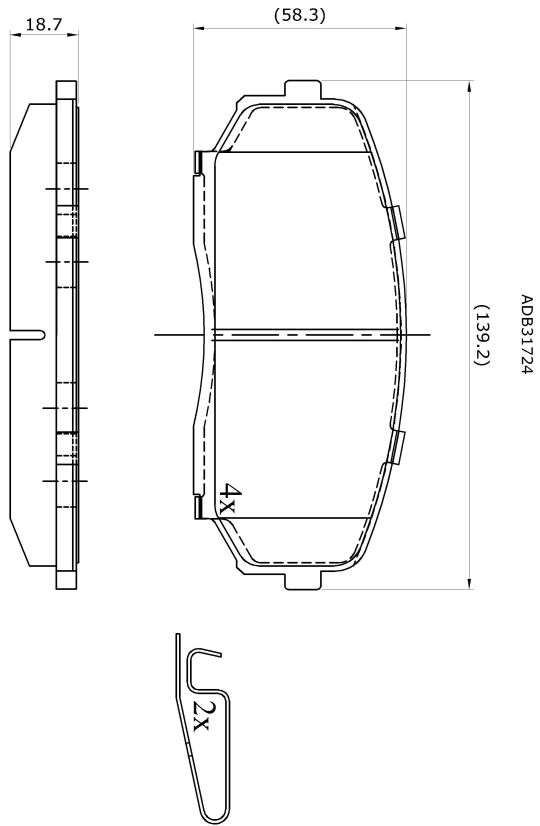

Make: MAZDA

Model: CX-7

Part Number: ADB31724

Vehicle Manufacturing/Engine:

Specifications

Fitting Position	:	Front
Model Date	:	09/09-->
Or. Caliper	:	Sumitomo
WVA	:	24544
FMSI	:	
Length	:	139.2
Width	:	58.3
Thickness	:	17.5