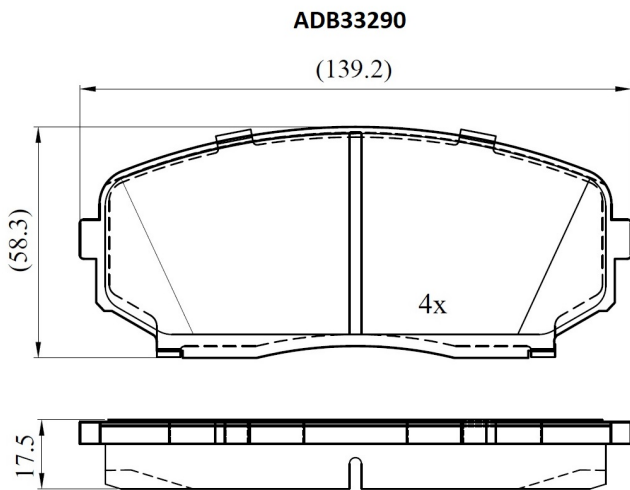

Make: MAZDA

Model: CX-7

Part Number: ADB33290

Vehicle Manufacturing/Engine:

Specifications

Fitting Position	:	Front
Model Date	:	2009-2013
Or. Caliper	:	

WVA	:	23515
FMSI	:	
Length	:	139.2
Width	:	58.3
Thickness	:	17.5