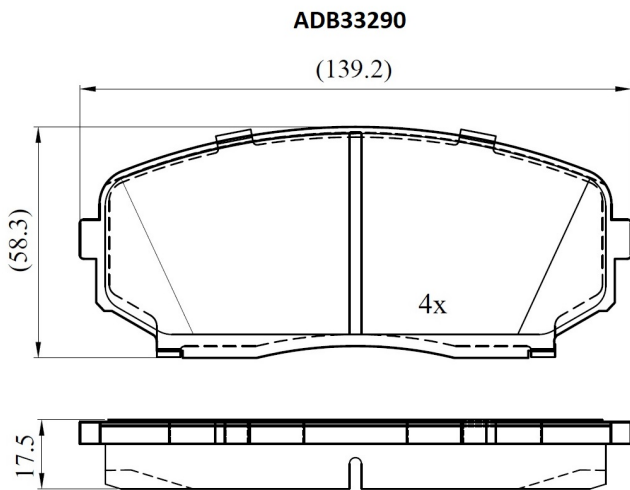

Make: MAZDA

Model: CX-9

Part Number: ADB33290

Vehicle Manufacturing/Engine:

Specifications

Fitting Position	:	Front
Model Date	:	2006-2007
Or. Caliper	:	

WVA	:	23515
FMSI	:	
Length	:	139.2
Width	:	58.3
Thickness	:	17.5