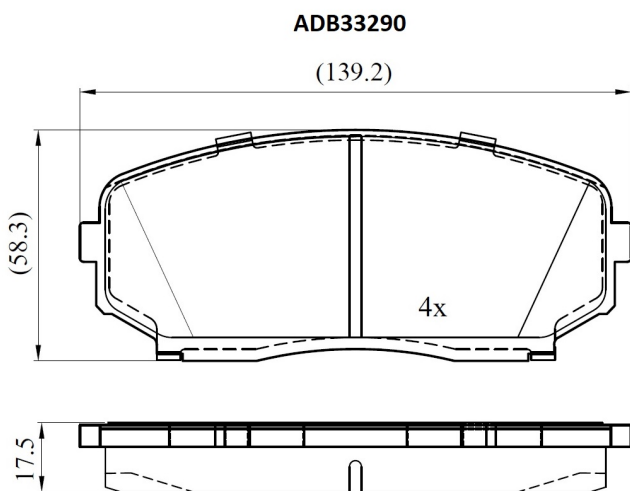

Make: MAZDA

Model: CX-9

Part Number: ADB33290

Vehicle Manufacturing/Engine:

Specifications

Fitting Position	:	Front
Model Date	:	2007-
Or. Caliper	:	

WVA	:	23515
FMSI	:	
Length	:	139.2
Width	:	58.3
Thickness	:	17.5