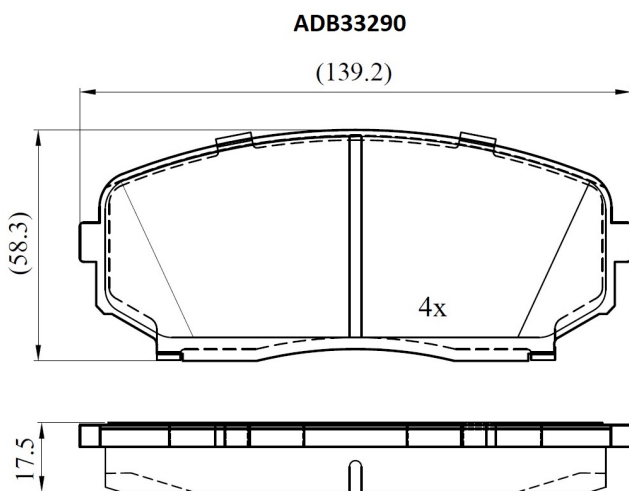

Make: MAZDA

Model: CX-9

Part Number: ADB33290

Vehicle Manufacturing/Engine:

Specifications

Fitting Position	:	Front
Model Date	:	2007-
Or. Caliper	:	

WVA	:	23515
FMSI	:	
Length	:	139.2
Width	:	58.3
Thickness	:	17.5