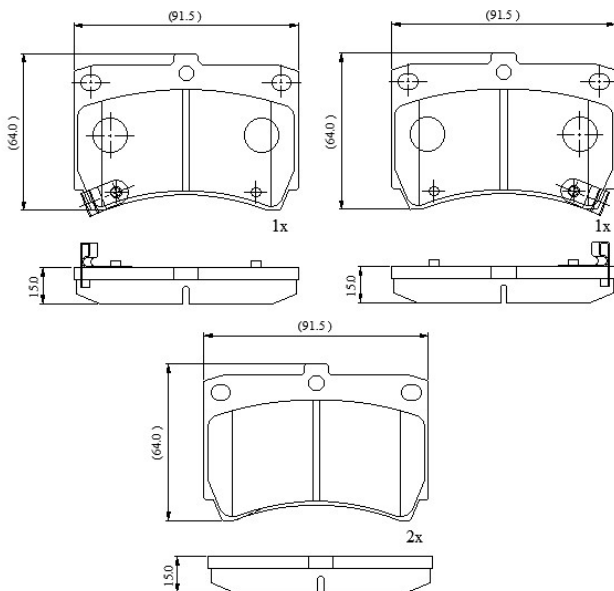

Make: MAZDA

Model: Demio

Part Number: ADB3245

Vehicle Manufacturing/Engine:

ADB3245

Specifications

Fitting Position

:

Front

Model Date	:	04/00->
Or. Caliper	:	Sumitomo
WVA	:	21655
FMSI	:	
Length	:	91.5
Width	:	64
Thickness	:	15