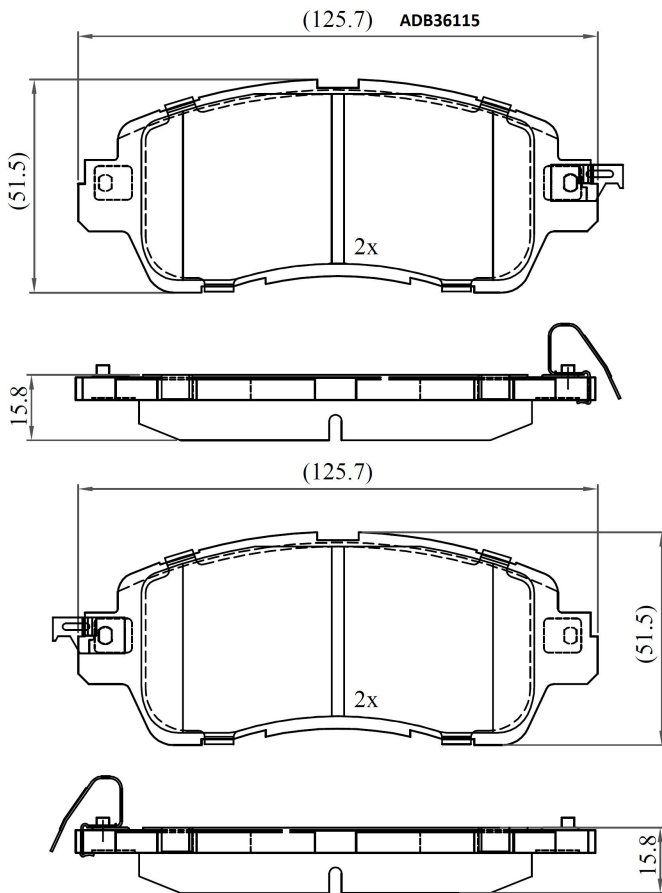

Make: MAZDA

Model: Demio

Part Number: ADB36115

Vehicle Manufacturing/Engine:

Specifications

Fitting Position

:

Front

Model Date	:	2012-14
Or. Caliper	:	
WVA	:	2,22,35,22,236
FMSI	:	
Length	:	125.7
Width	:	51.5
Thickness	:	15.8