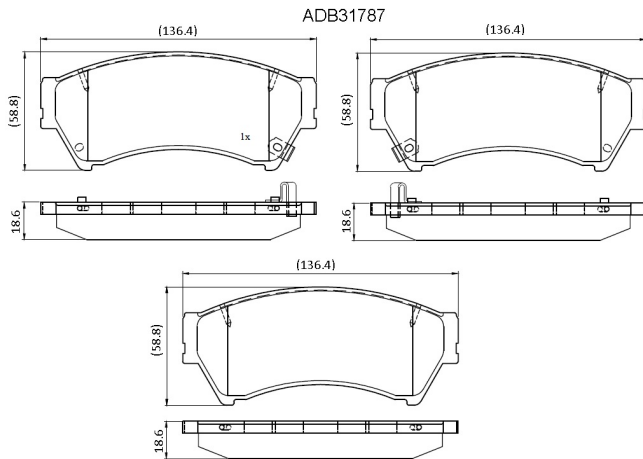

Make: MAZDA

Model: Mazda 6 Estate

Part Number: ADB31787

Vehicle Manufacturing/Engine:

Specifications

Fitting Position	:	Front
Model Date	:	02/08-->
Or. Caliper	:	Akebono
WVA	:	24,58,22,46,29,24,630

FMSI	:	
Length	:	136.8
Width	:	58.8
Thickness	:	18.6