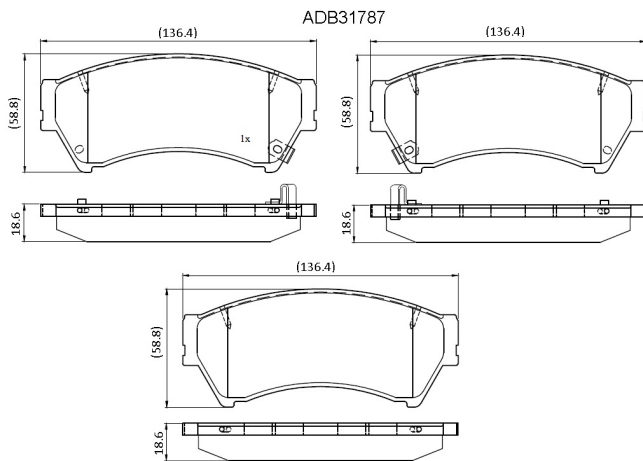

Make: MAZDA

Model: Mazda 6 Hatchback

Part Number: ADB31787

Vehicle Manufacturing/Engine:

Specifications

| | | |
|-------------------------|---|-----------------------|
| Fitting Position | : | Front |
| Model Date | : | 08/07--> |
| Or. Caliper | : | Akebono |
| WVA | : | 24,58,22,46,29,24,630 |

| | | |
|------------------|---|-------|
| FMSI | : | |
| Length | : | 136.8 |
| Width | : | 58.8 |
| Thickness | : | 18.6 |