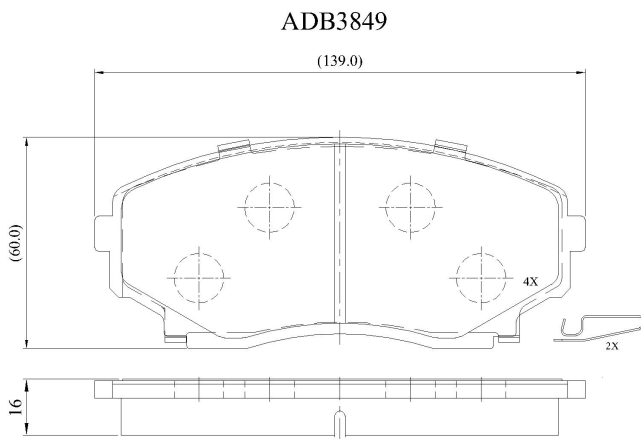

Make: MAZDA

Model: MPV (->10/99)

Part Number: ADB3849

Vehicle Manufacturing/Engine:

Specifications

Fitting Position	:	Front
Model Date	:	01/96-10/99
Or. Caliper	:	

WVA	:	23515
FMSI	:	
Length	:	139
Width	:	60
Thickness	:	16