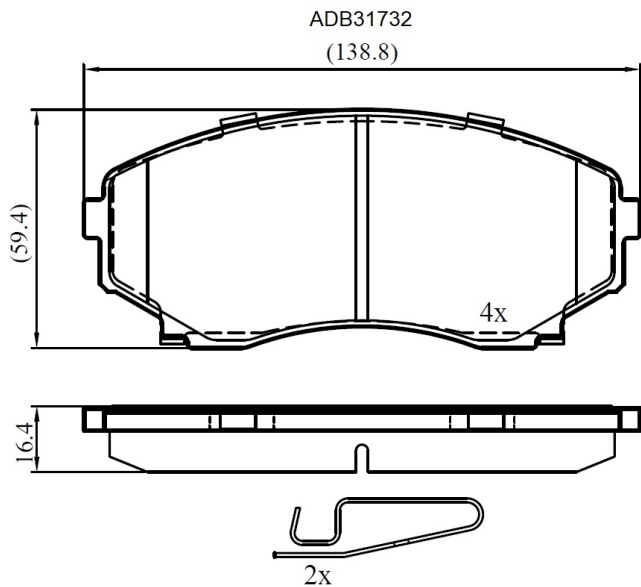

Make: MAZDA

Model: MPV II

Part Number: ADB31732

Vehicle Manufacturing/Engine:

Specifications

Fitting Position	:	Front
Model Date	:	09/99-->

Or. Caliper	:	Sumitomo
WVA	:	23515
FMSI	:	
Length	:	138.8
Width	:	58.9
Thickness	:	16.4