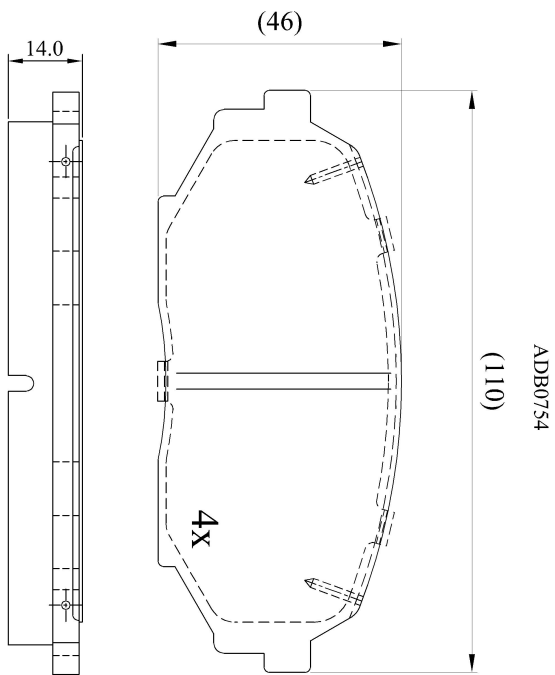

Make: MAZDA

Model: MX-3/ Miata (NA1 Series)

Part Number: ADB0754

Vehicle Manufacturing/Engine:

Specifications

Fitting Position	:	Front
Model Date	:	01/90-03/94
Or. Caliper	:	Sumitomo
WVA	:	21552
FMSI	:	
Length	:	110
Width	:	46
Thickness	:	14