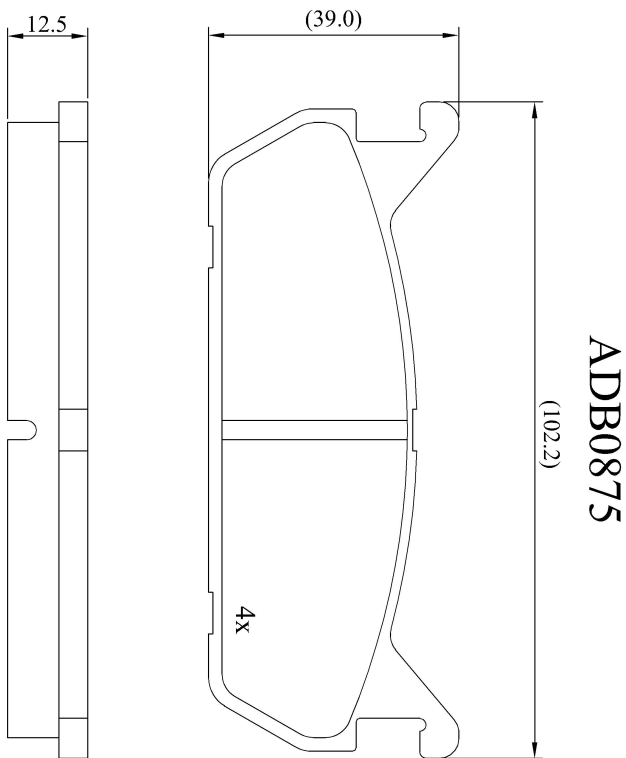

Make: MAZDA

Model: MX-3/ Miata (NA1 Series)

Part Number: ADB0875

Vehicle Manufacturing/Engine:

Specifications

Fitting Position	:	Rear
Model Date	:	01/90-12/94
Or. Caliper	:	Akebono
WVA	:	21559
FMSI	:	
Length	:	102.2
Width	:	39
Thickness	:	12.5