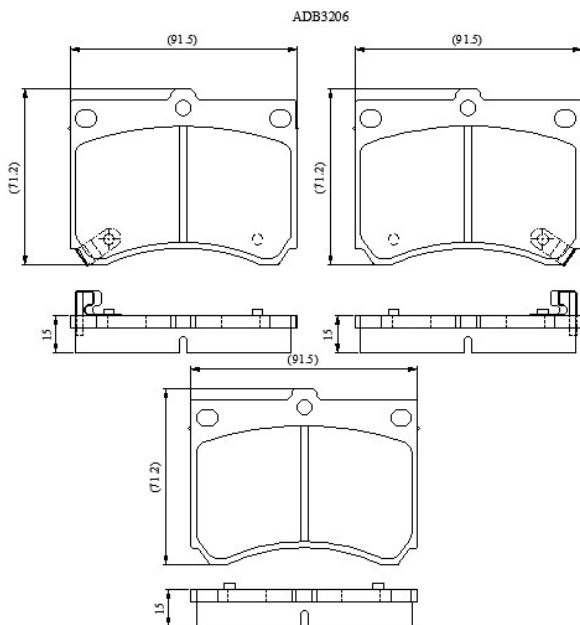

Make: MAZDA

Model: MX-3/ Miata (NA1 Series)

Part Number: ADB3206

Vehicle Manufacturing/Engine:

Specifications

Fitting Position

:

Front

Model Date	:	01/90-03/94
Or. Caliper	:	Sumitomo
WVA	:	21539
FMSI	:	
Length	:	91.5
Width	:	71.2
Thickness	:	15