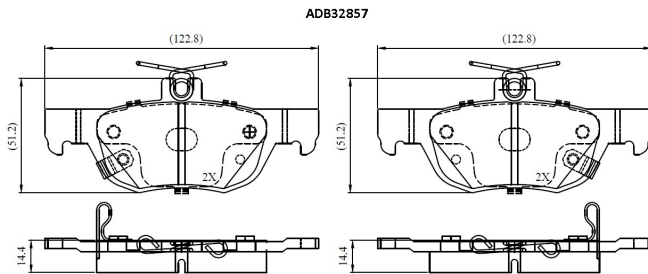

Make: MAZDA

Model: MX-30

Part Number: ADB32857

Vehicle Manufacturing/Engine:

Specifications

Fitting Position	:	Rear
Model Date	:	2020-
Or. Caliper	:	
WVA	:	26,17,42,61,75,26,176
FMSI	:	
Length	:	123
Width	:	43.8

Thickness : 14.4