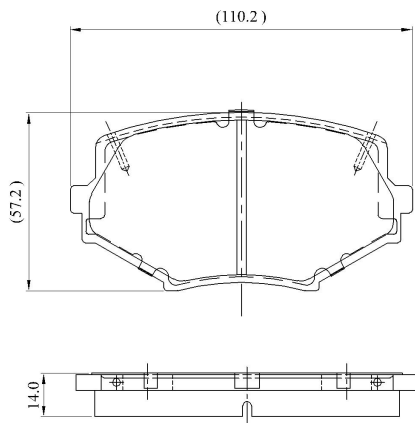

Make: MAZDA

Model: MX-5/ Miata (NB1 Series)

Part Number: ADB3820

Vehicle Manufacturing/Engine:

ADB3820

Specifications

Fitting Position	:	Front
Model Date	:	01/98-01/00
Or. Caliper	:	Sumitomo

WVA	:	23354
FMSI	:	
Length	:	110.2
Width	:	57.2
Thickness	:	14