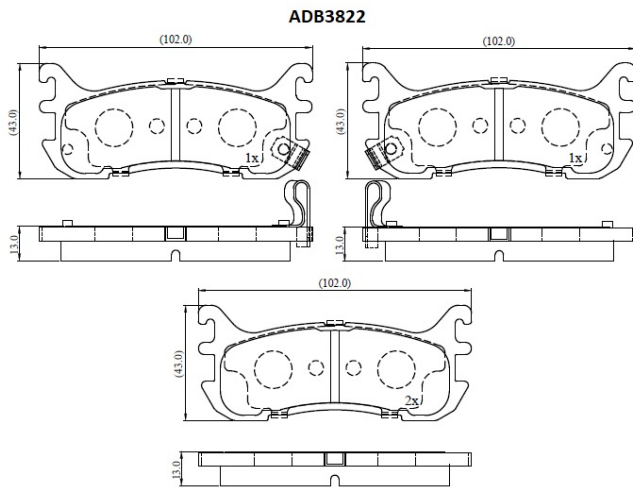

Make: MAZDA

Model: MX-5/ Miata (NB1 Series)

Part Number: ADB3822

Vehicle Manufacturing/Engine:

Specifications

Fitting Position	:	Rear
Model Date	:	01/98-08/00
Or. Caliper	:	Akebono

WVA	:	23387
FMSI	:	
Length	:	102
Width	:	44
Thickness	:	13