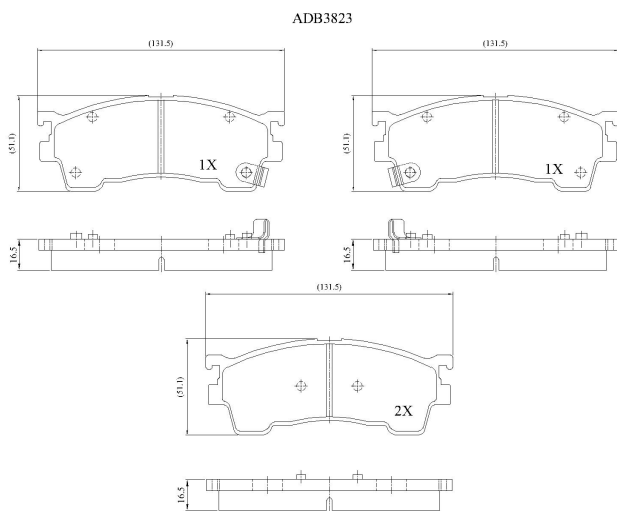

Make: MAZDA

Model: Premacy

Part Number: ADB3823

Vehicle Manufacturing/Engine:

Specifications

Fitting Position	:	Front
Model Date	:	08/99->
Or. Caliper	:	Sumitomo

WVA	:	21755
FMSI	:	
Length	:	131.5
Width	:	51.2
Thickness	:	16.5