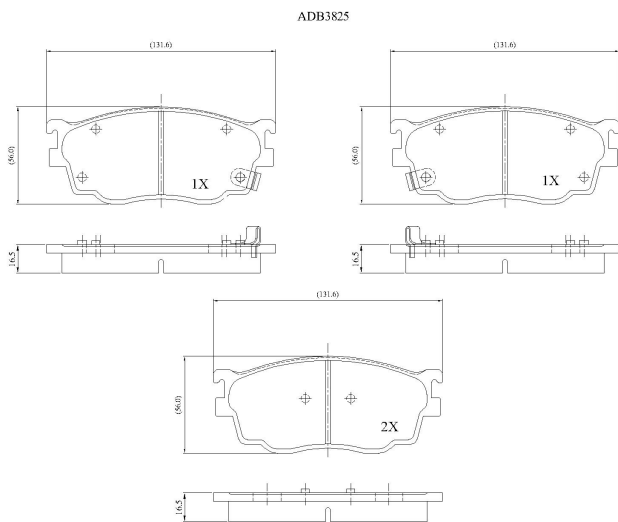

Make: MAZDA

Model: Premacy

Part Number: ADB3825

Vehicle Manufacturing/Engine:

Specifications

| | | |
|-------------------------|---|----------|
| Fitting Position | : | Front |
| Model Date | : | 08/99-> |
| Or. Caliper | : | Sumitomo |

| | | |
|------------------|---|-------------|
| WVA | : | 23777/23778 |
| FMSI | : | |
| Length | : | 131.6 |
| Width | : | 56 |
| Thickness | : | 16.5/15.5 |