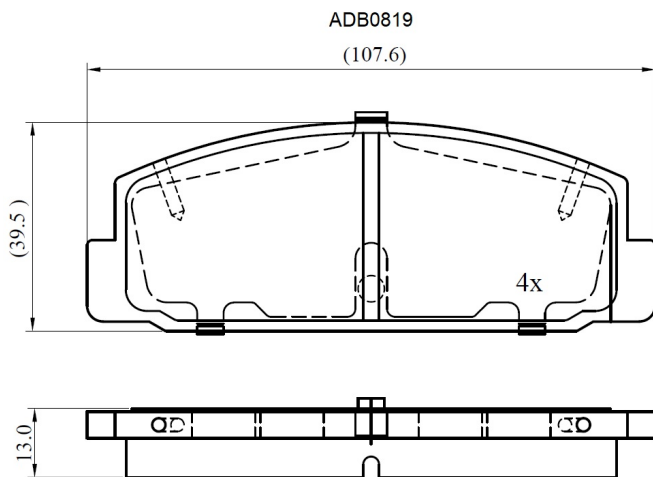

Make: MAZDA

Model: RX-7

Part Number: ADB0819

Vehicle Manufacturing/Engine:

Specifications

Fitting Position	:	Rear
Model Date	:	01/84-10/85
Or. Caliper	:	Akebono

WVA	:	20031
FMSI	:	
Length	:	107.6
Width	:	39.5
Thickness	:	13