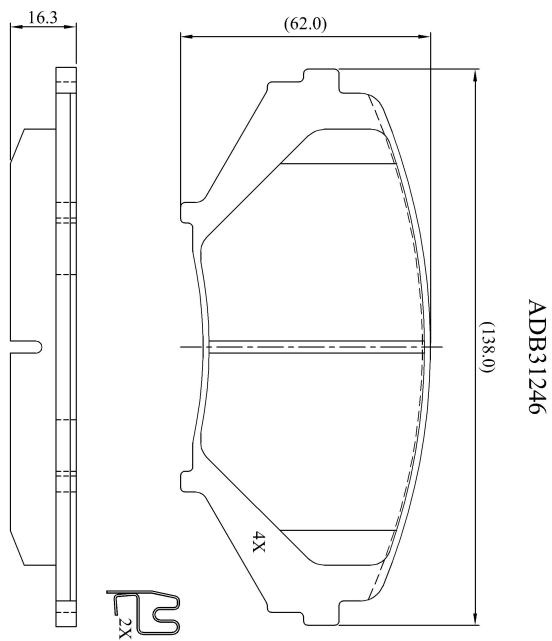

Make: MAZDA

Model: RX-8

Part Number: ADB31246

Vehicle Manufacturing/Engine:

Specifications

Fitting Position	:	Front
Model Date	:	10/03-->
Or. Caliper	:	
WVA	:	24042
FMSI	:	
Length	:	138
Width	:	62
Thickness	:	16.3