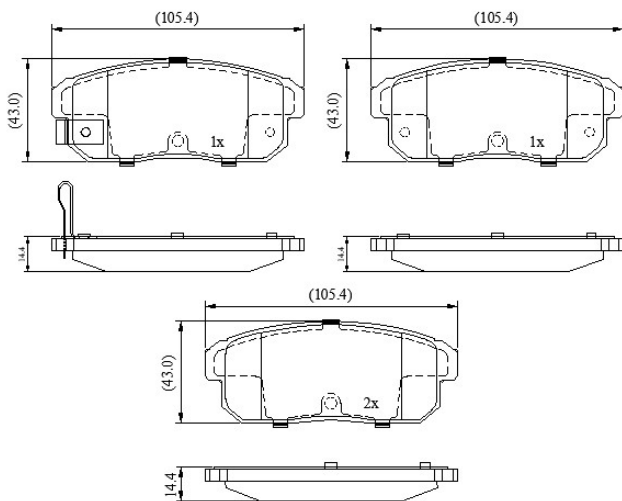

Make: MAZDA

Model: RX-8

Part Number: ADB31283

Vehicle Manufacturing/Engine:

ADB31283

Specifications

Fitting Position	:	Rear
Model Date	:	10/03-->

Or. Caliper	:	Akebono
WVA	:	24,03,92,40,40,24,041
FMSI	:	
Length	:	105.4
Width	:	43
Thickness	:	14.3