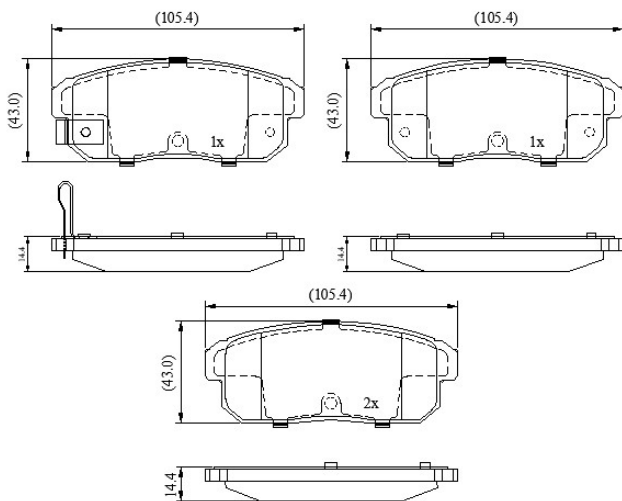

Make: MAZDA

Model: RX-8

Part Number: ADB31283

Vehicle Manufacturing/Engine:

ADB31283

Specifications

Fitting Position	:	Rear
Model Date	:	11/03-->

Or. Caliper	:	Akebono
WVA	:	24,03,92,40,40,24,041
FMSI	:	
Length	:	105.4
Width	:	43
Thickness	:	14.3