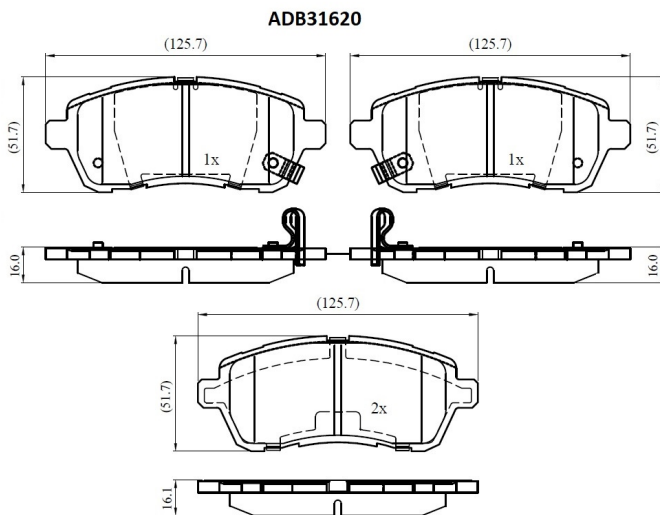

Make: MAZDA

Model: RX-8

Part Number: ADB31620

Vehicle Manufacturing/Engine:

Specifications

Fitting Position	:	Front
Model Date	:	01/08-->
Or. Caliper	:	Lucas

WVA	:	24,28,32,42,84,24,285
FMSI	:	
Length	:	125.7
Width	:	51.7
Thickness	:	16.8