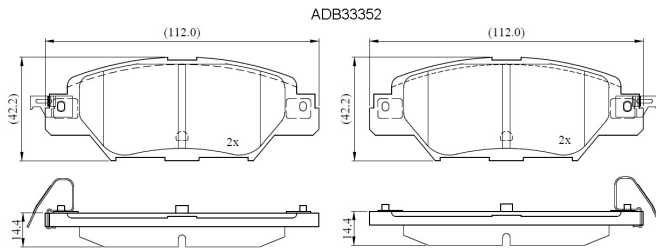

Make: MAZDA

Model: Truck CX-5

Part Number: ADB33352

Vehicle Manufacturing/Engine:

Specifications

Fitting Position	:	Rear
Model Date	:	2015-2021
Or. Caliper	:	
WVA	:	
FMSI	:	9073-D1846
Length	:	112
Width	:	42.6

Thickness

:

14.4