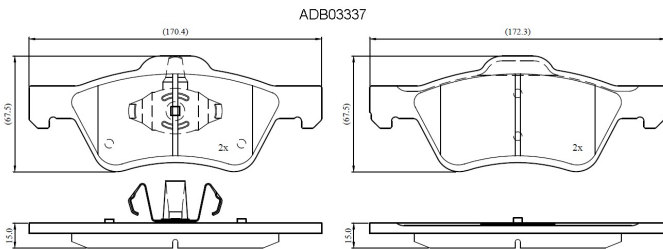

Make: MAZDA

Model: TRUCK Tribute Hybrid

Part Number: ADB03337

Vehicle Manufacturing/Engine:

Specifications

Fitting Position	:	FRONT
Model Date	:	08-Oct
Or. Caliper	:	
WVA	:	
FMSI	:	7950-D1047
Length	:	170.4/172.3
Width	:	67.5

Thickness

:

15