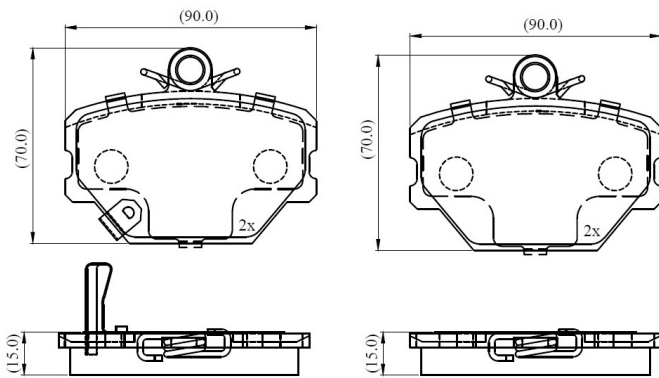

Make: MCCSMART

Model: Smart Car

Part Number: ADB31019

Vehicle Manufacturing/Engine:

ADB31019

Specifications

Fitting Position	:	Front
Model Date	:	04/98-->
Or. Caliper	:	Lucas
WVA	:	21999

FMSI	:	
Length	:	90
Width	:	70
Thickness	:	15.6