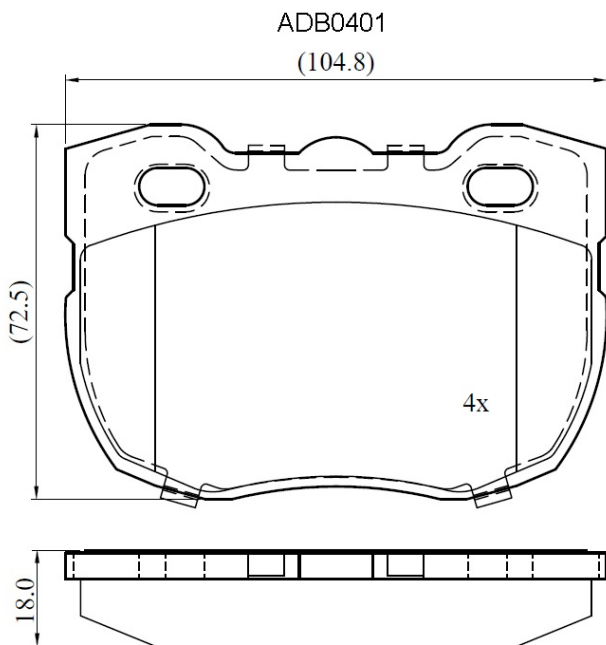

Make: MCW

Model: Metro Cab

Part Number: ADB0401

Vehicle Manufacturing/Engine:

Specifications

Fitting Position

:

Front

Model Date	:	08/91->
Or. Caliper	:	Lockheed
WVA	:	21459
FMSI	:	
Length	:	104.8
Width	:	72.5
Thickness	:	18